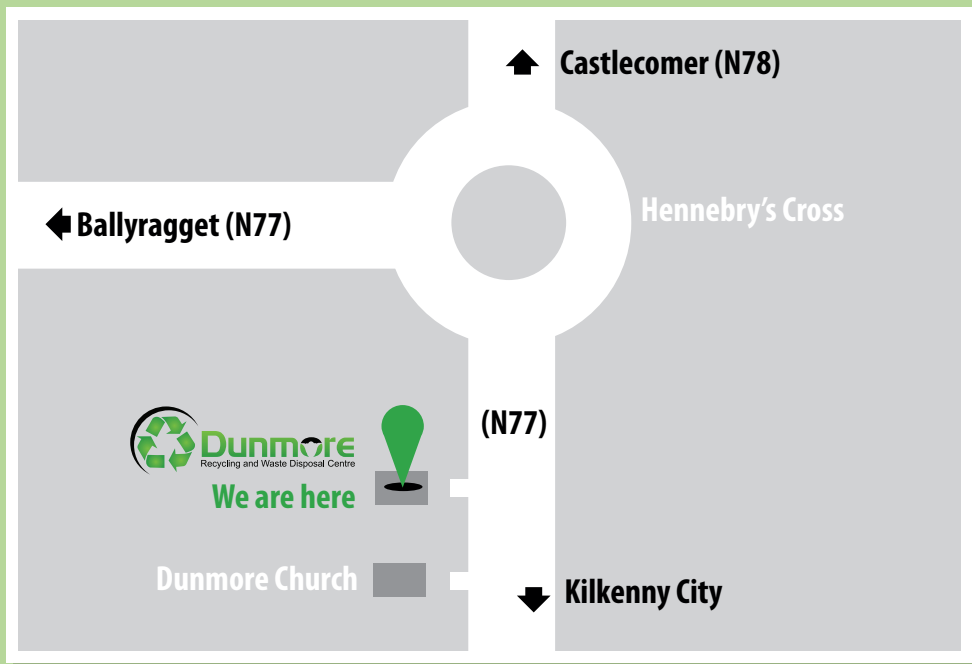

Contact Details:

Contact the centre on 056-7767848

or the Environment Section
County Hall on 056-7794470

or keep up to date on Facebook
www.facebook.com/dunmorerecycling

Monday - Friday	8am – 4.30pm (open through lunch)
Saturday	8am-12 noon
Sunday	Closed
Bank Holiday Weekends	Closed Saturday and the Bank Holiday Monday

Dunmore Recycling Centre, Dunmore, Co.Kilkenny.