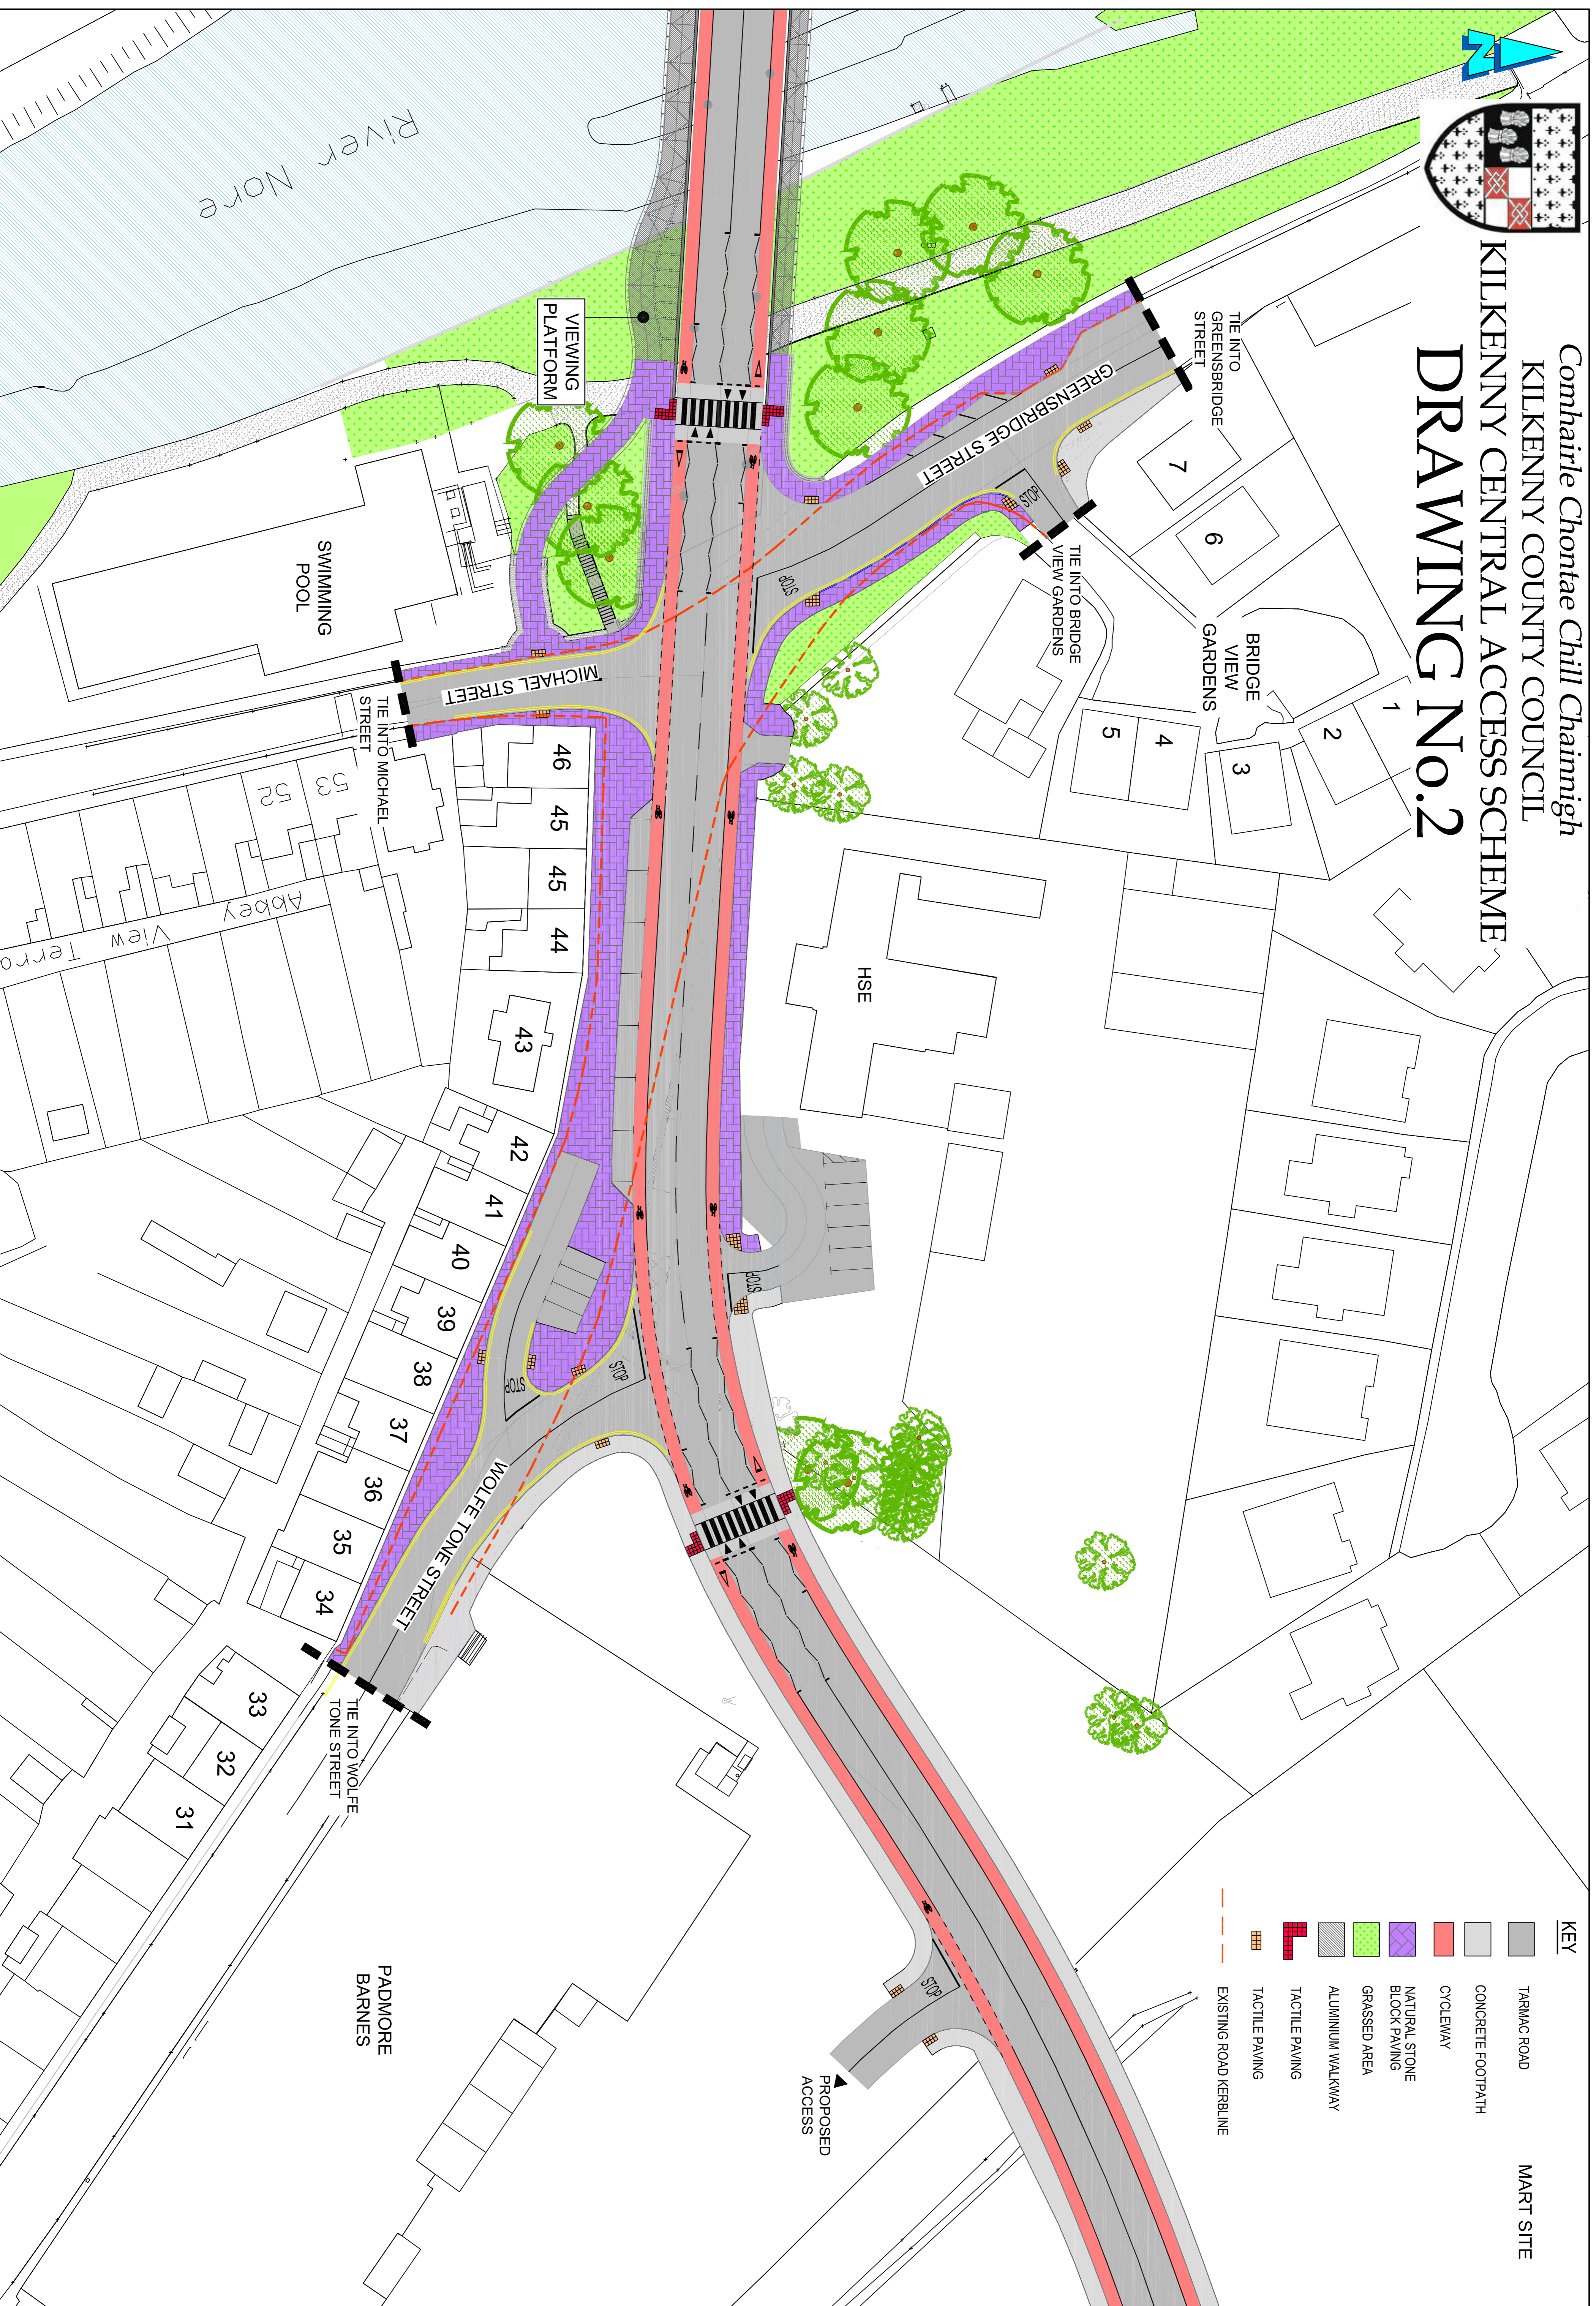

Comhairle Chontae Chill Chainnigh
 KILKENNY COUNTY COUNCIL
 KILKENNY CENTRAL ACCESS SCHEME
DRAWING NO.2

KEY

- TARMAC ROAD
- CONCRETE FOOTPATH
- CYCLEWAY
- NATURAL STONE BLOCK PAVING
- GRASSED AREA
- ALUMINIUM WALKWAY
- TACTILE PAVING
- TACTILE PAVING
- EXISTING ROAD KERBLINE