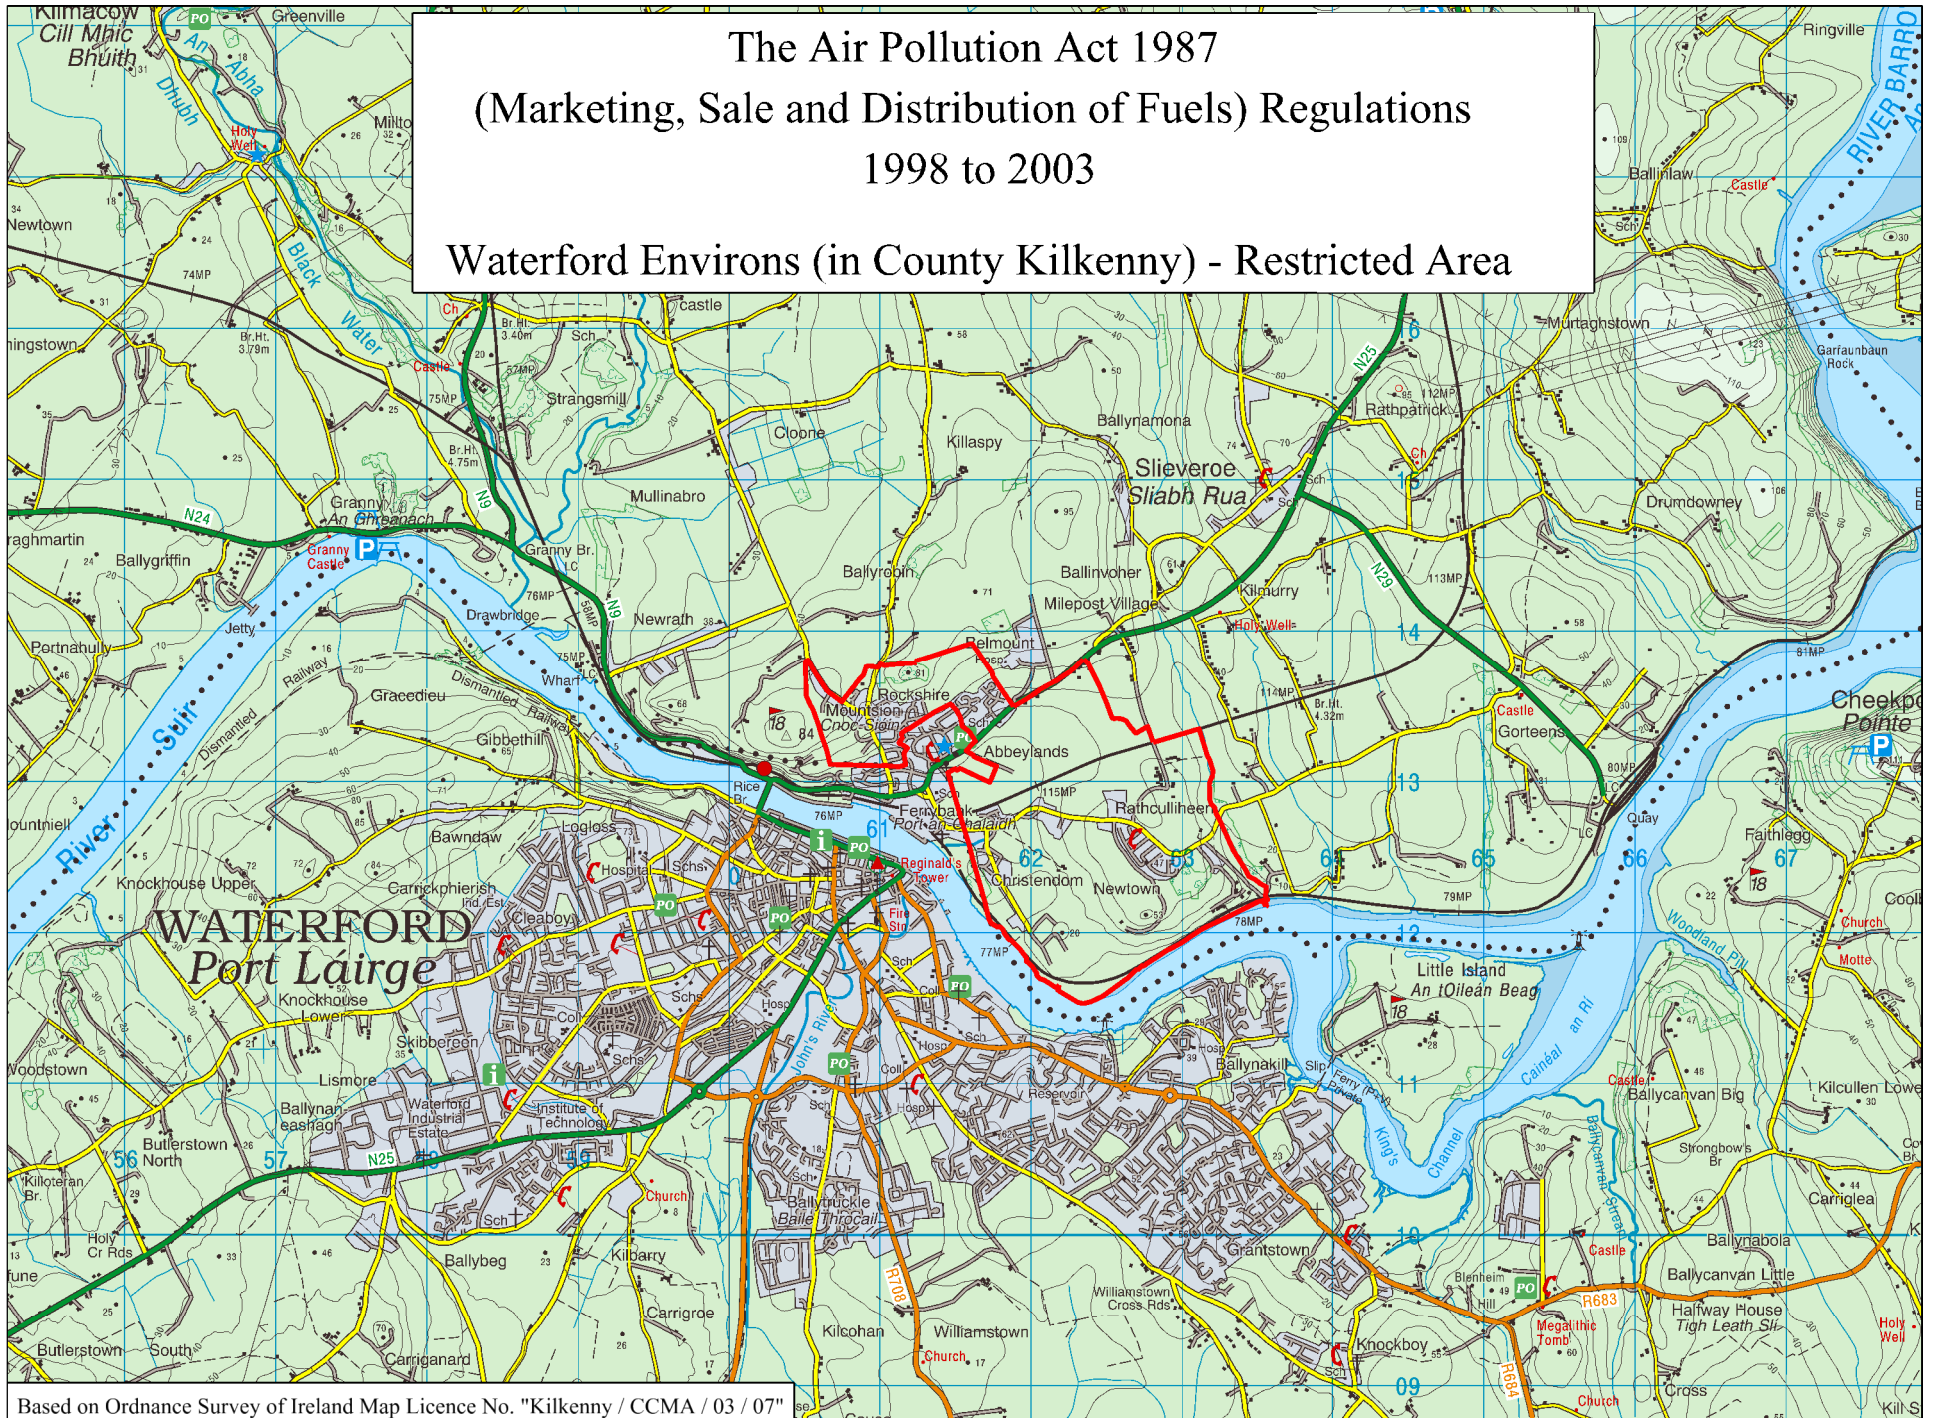

The Air Pollution Act 1987
(Marketing, Sale and Distribution of Fuels) Regulations
1998 to 2003

Waterford Environs (in County Kilkenny) - Restricted Area

Based on Ordnance Survey of Ireland Map Licence No. "Kilkenny / CCMA / 03 / 07"