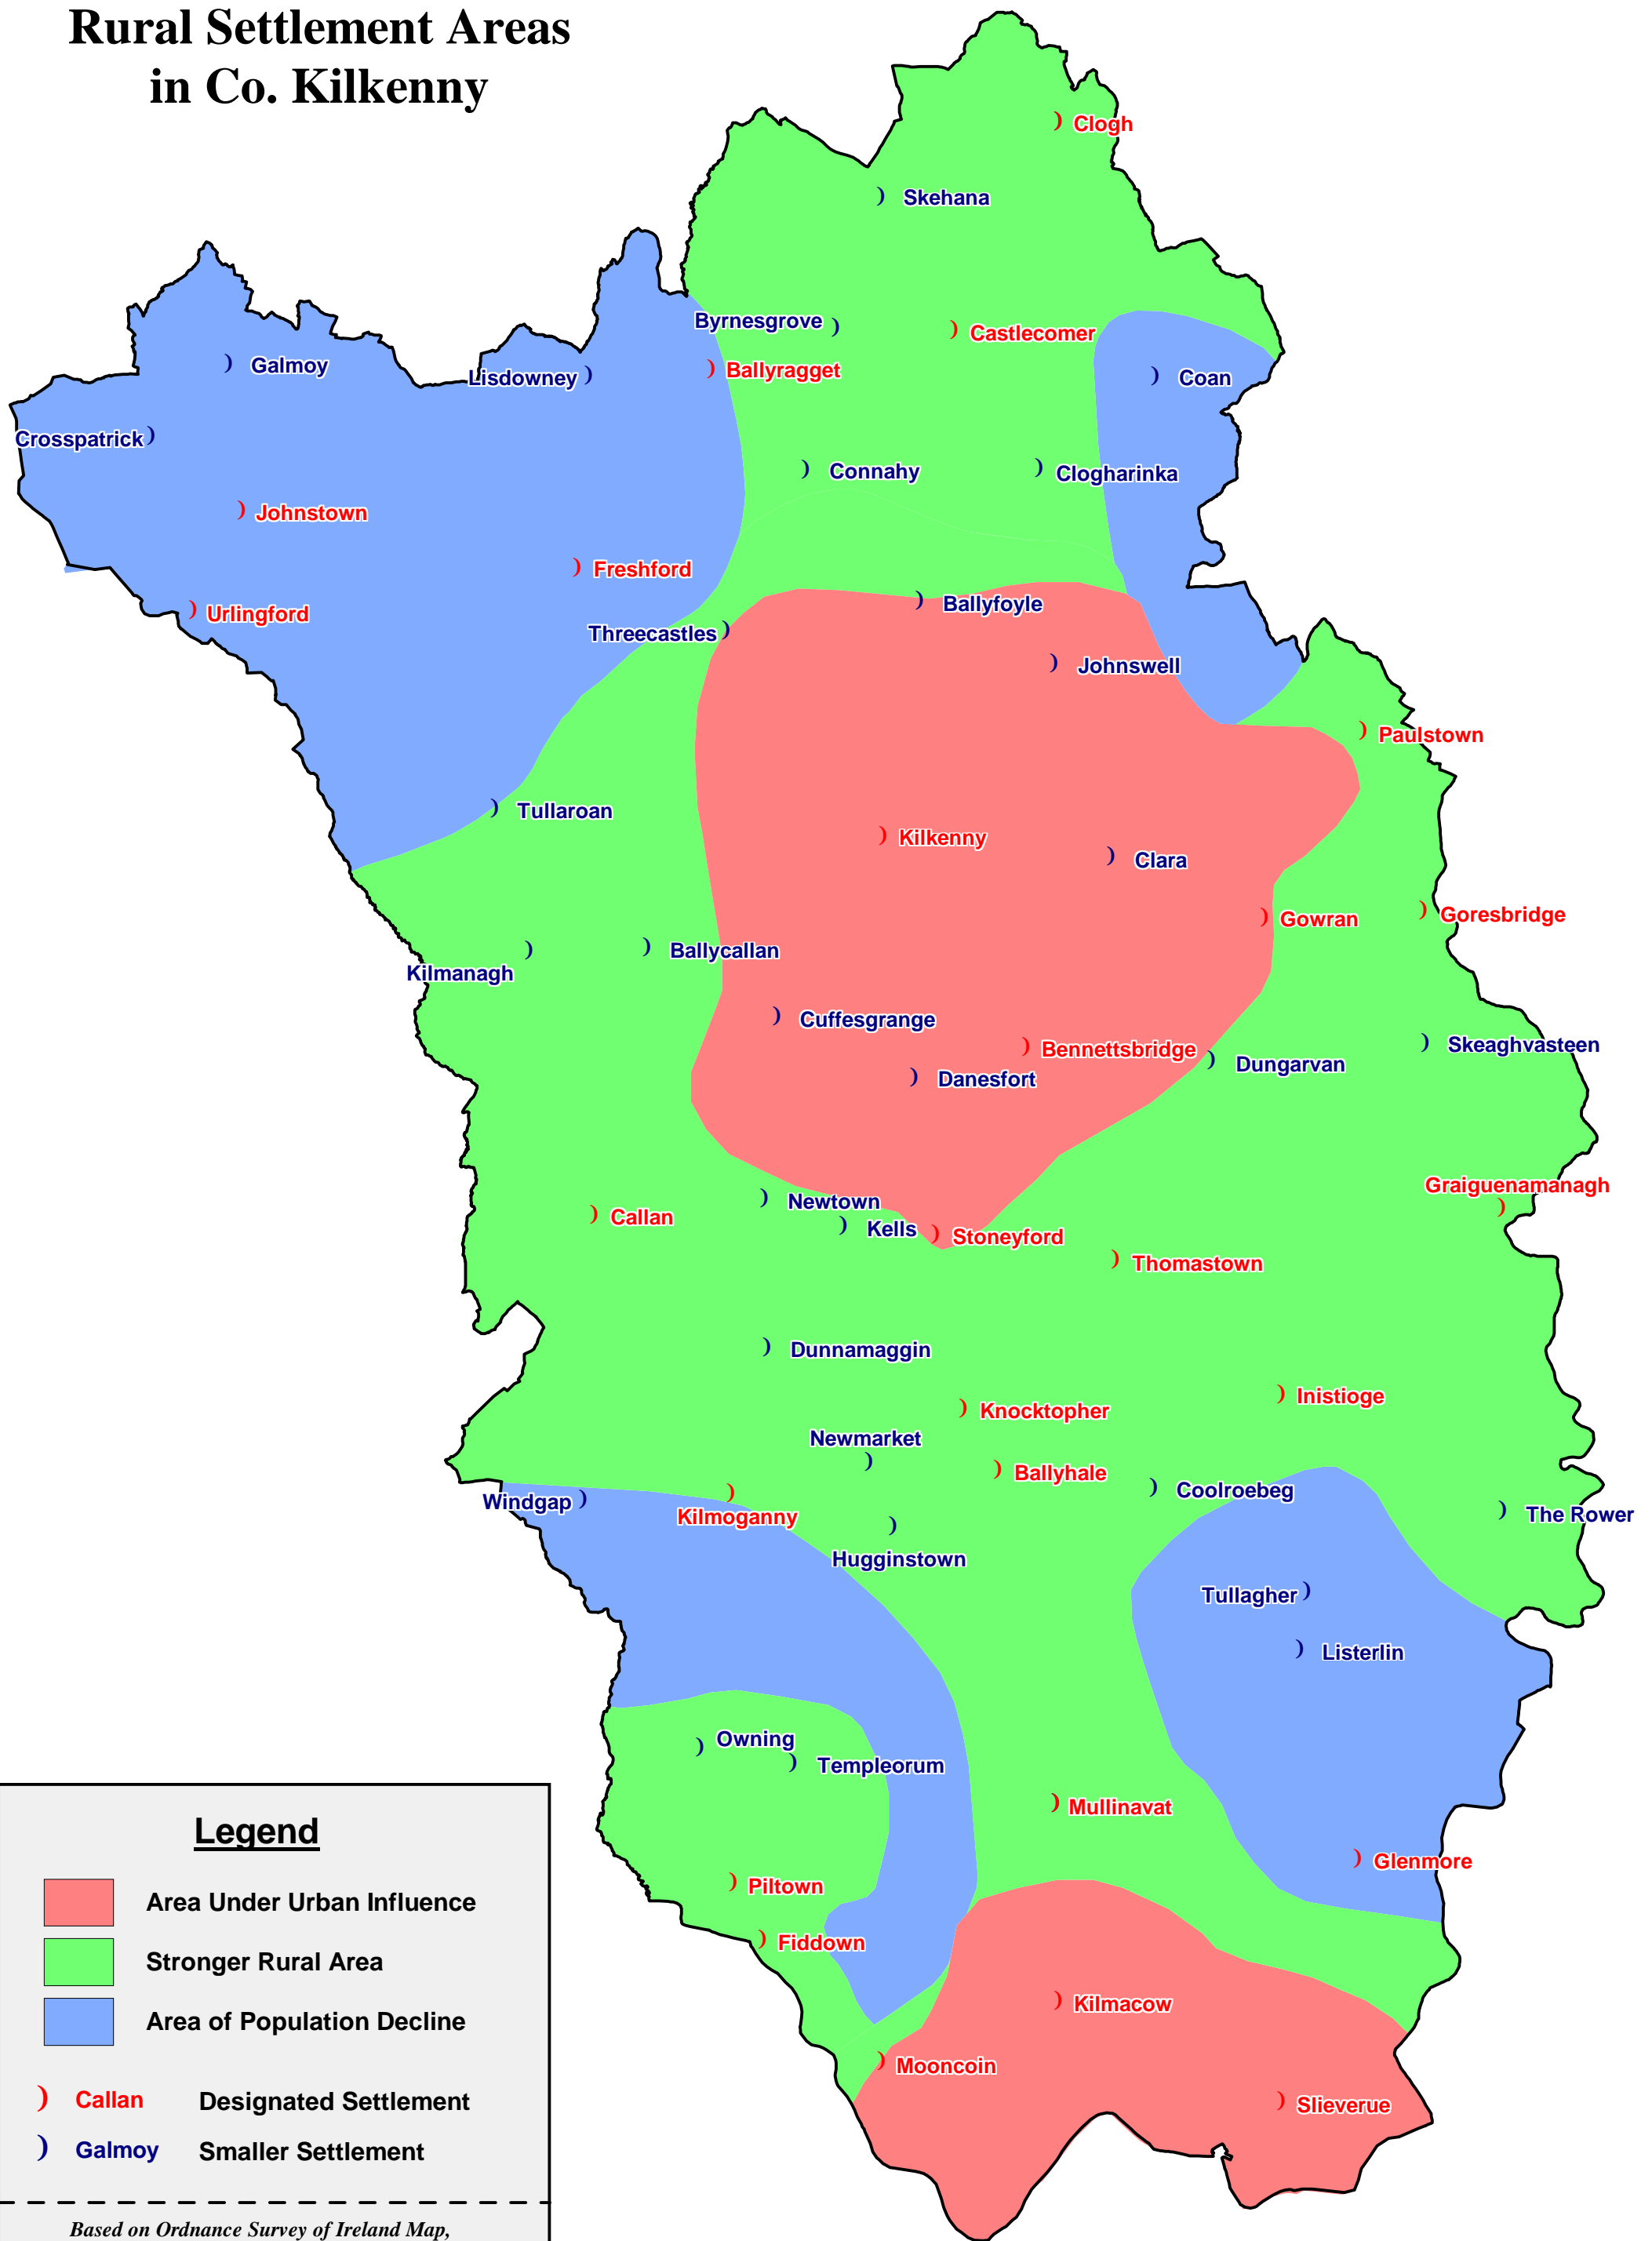

Rural Settlement Areas in Co. Kilkenny

Legend

- Area Under Urban Influence
- Stronger Rural Area
- Area of Population Decline

-) **Callan** Designated Settlement
-) **Galmoy** Smaller Settlement

*Based on Ordnance Survey of Ireland Map,
Licence No. " Kilkenny / CCMA / 03 / 07 "*