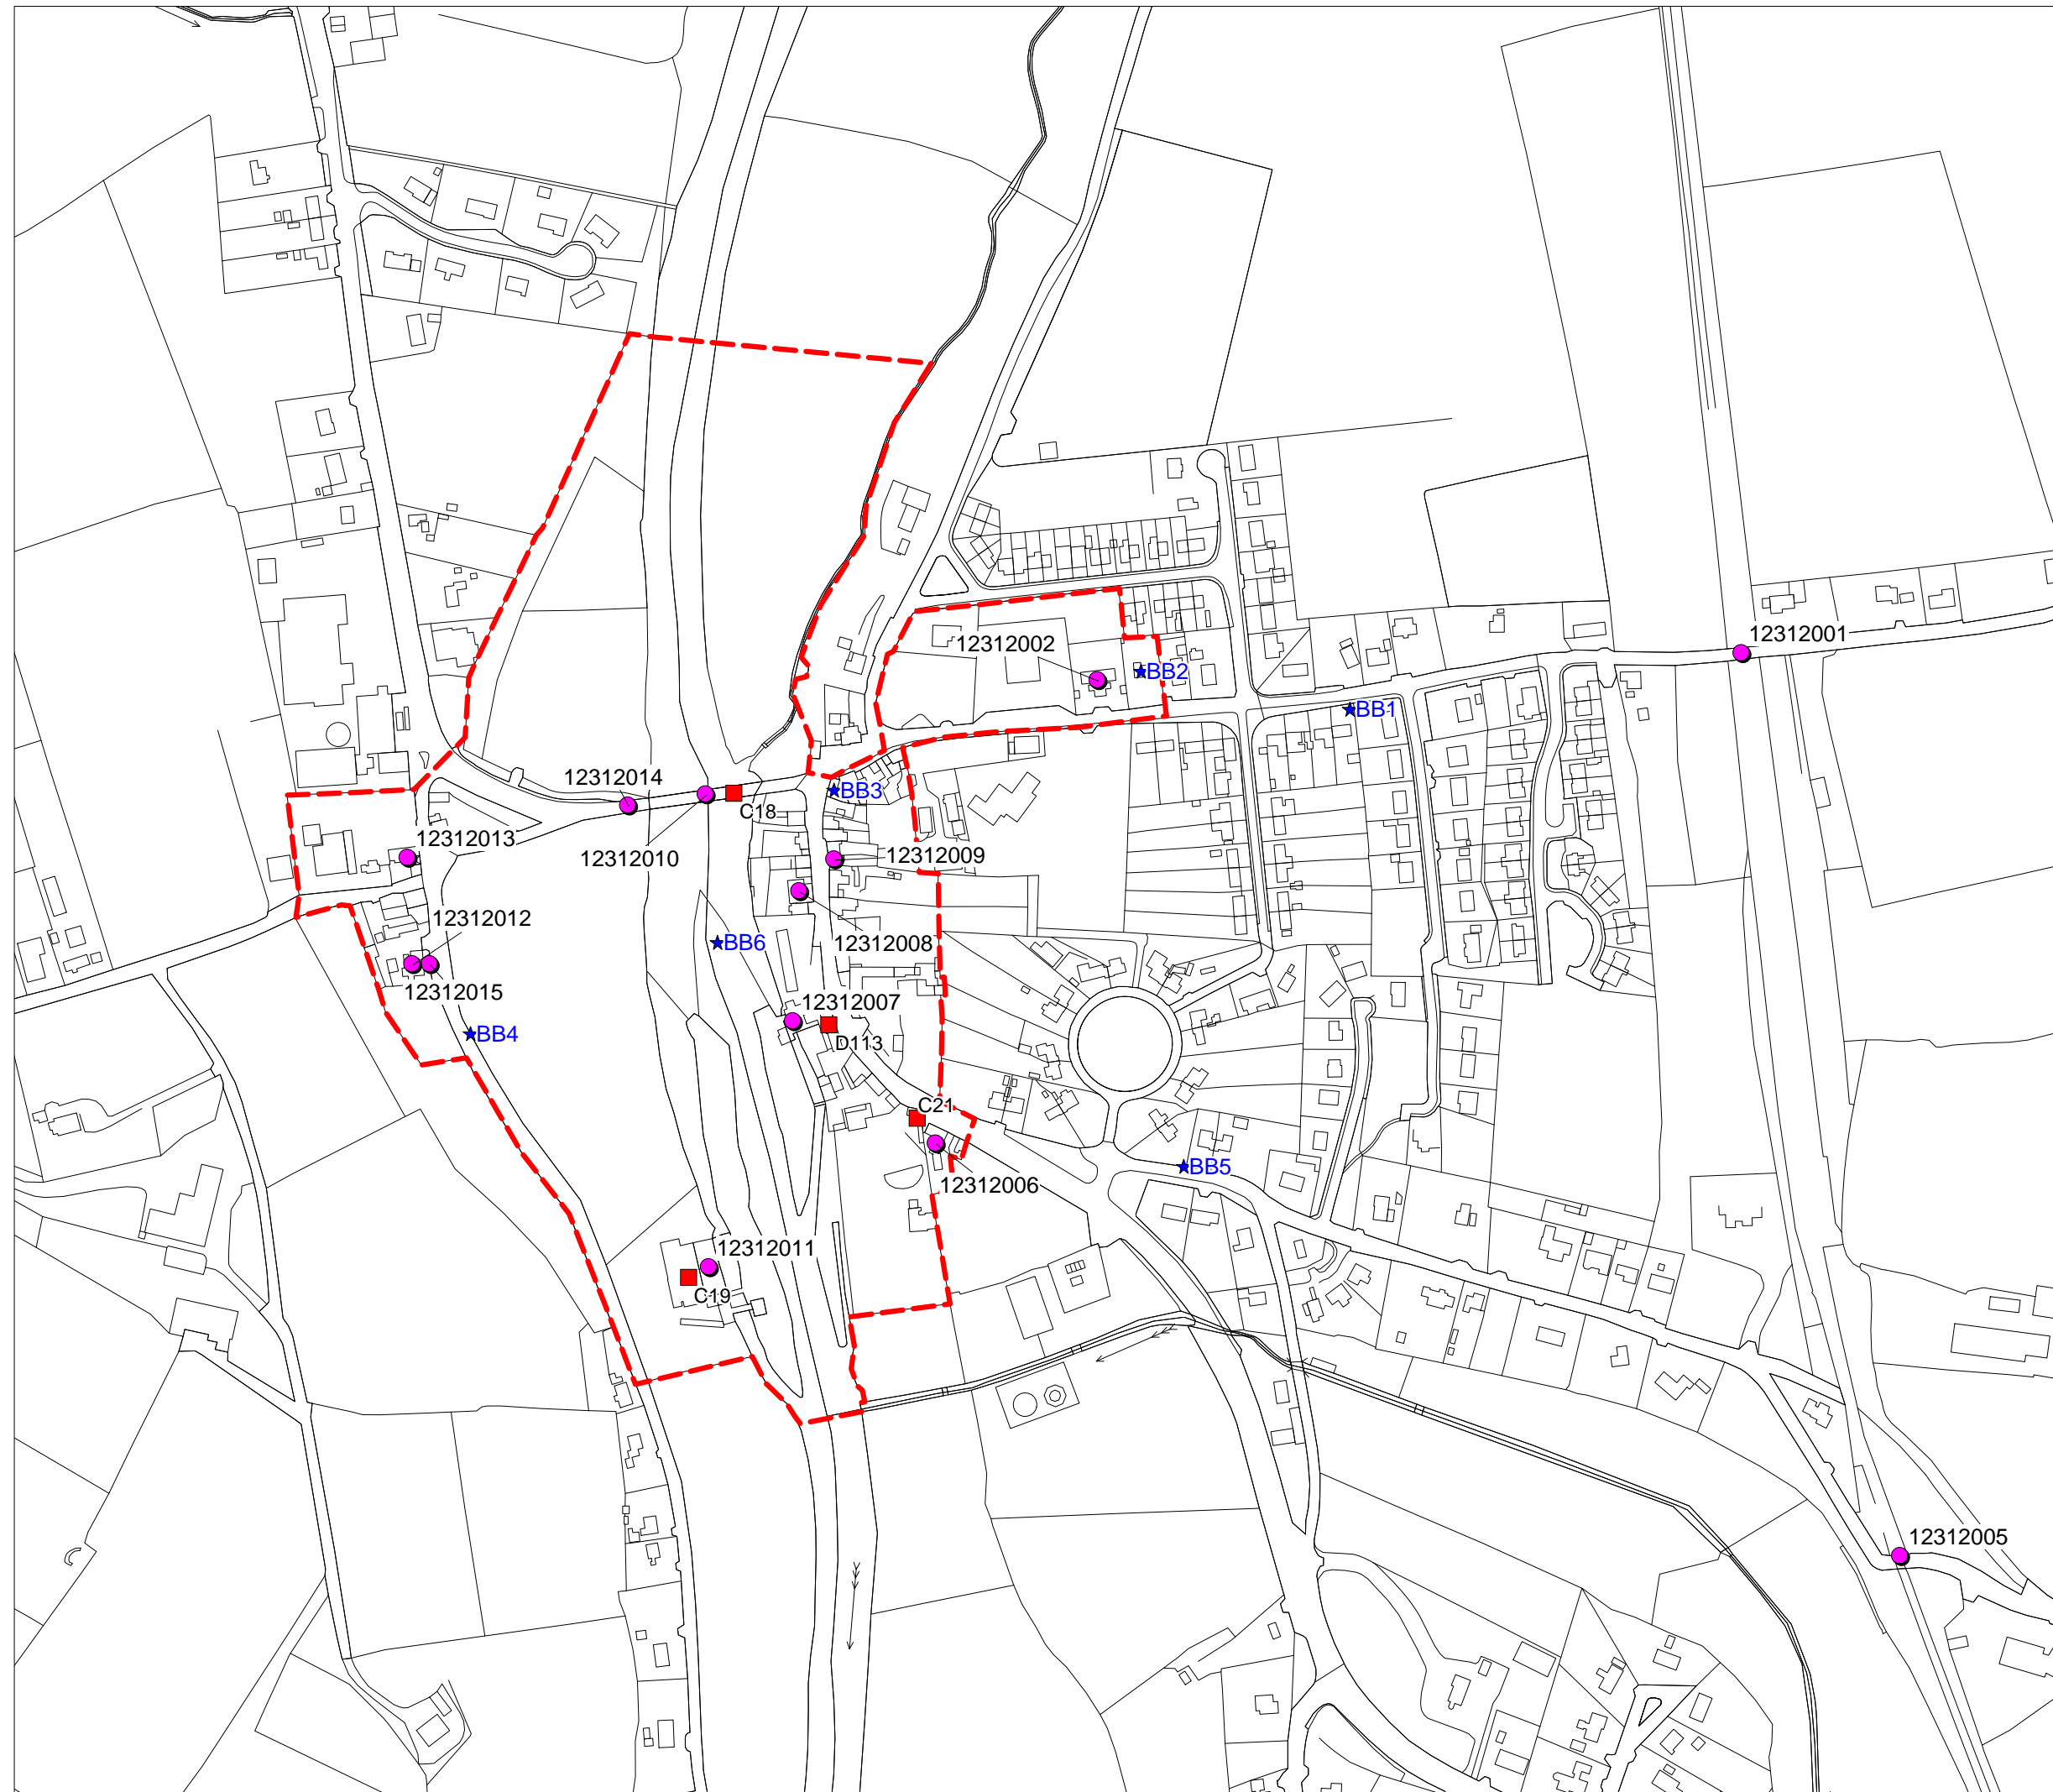

Built Heritage Map

Legend

-  Architectural Conservation Area
-  Protected Structure - see Chapter 4
-  NIAH Structure - see Chapter 4
-  Recommended Protected Structure see Chapter 4

Date: July 2009
Scale 1:4,000 at A3

Based on Ordnance Survey
Ireland Map, Licence No.
Kilkenny/CCMA/08/12