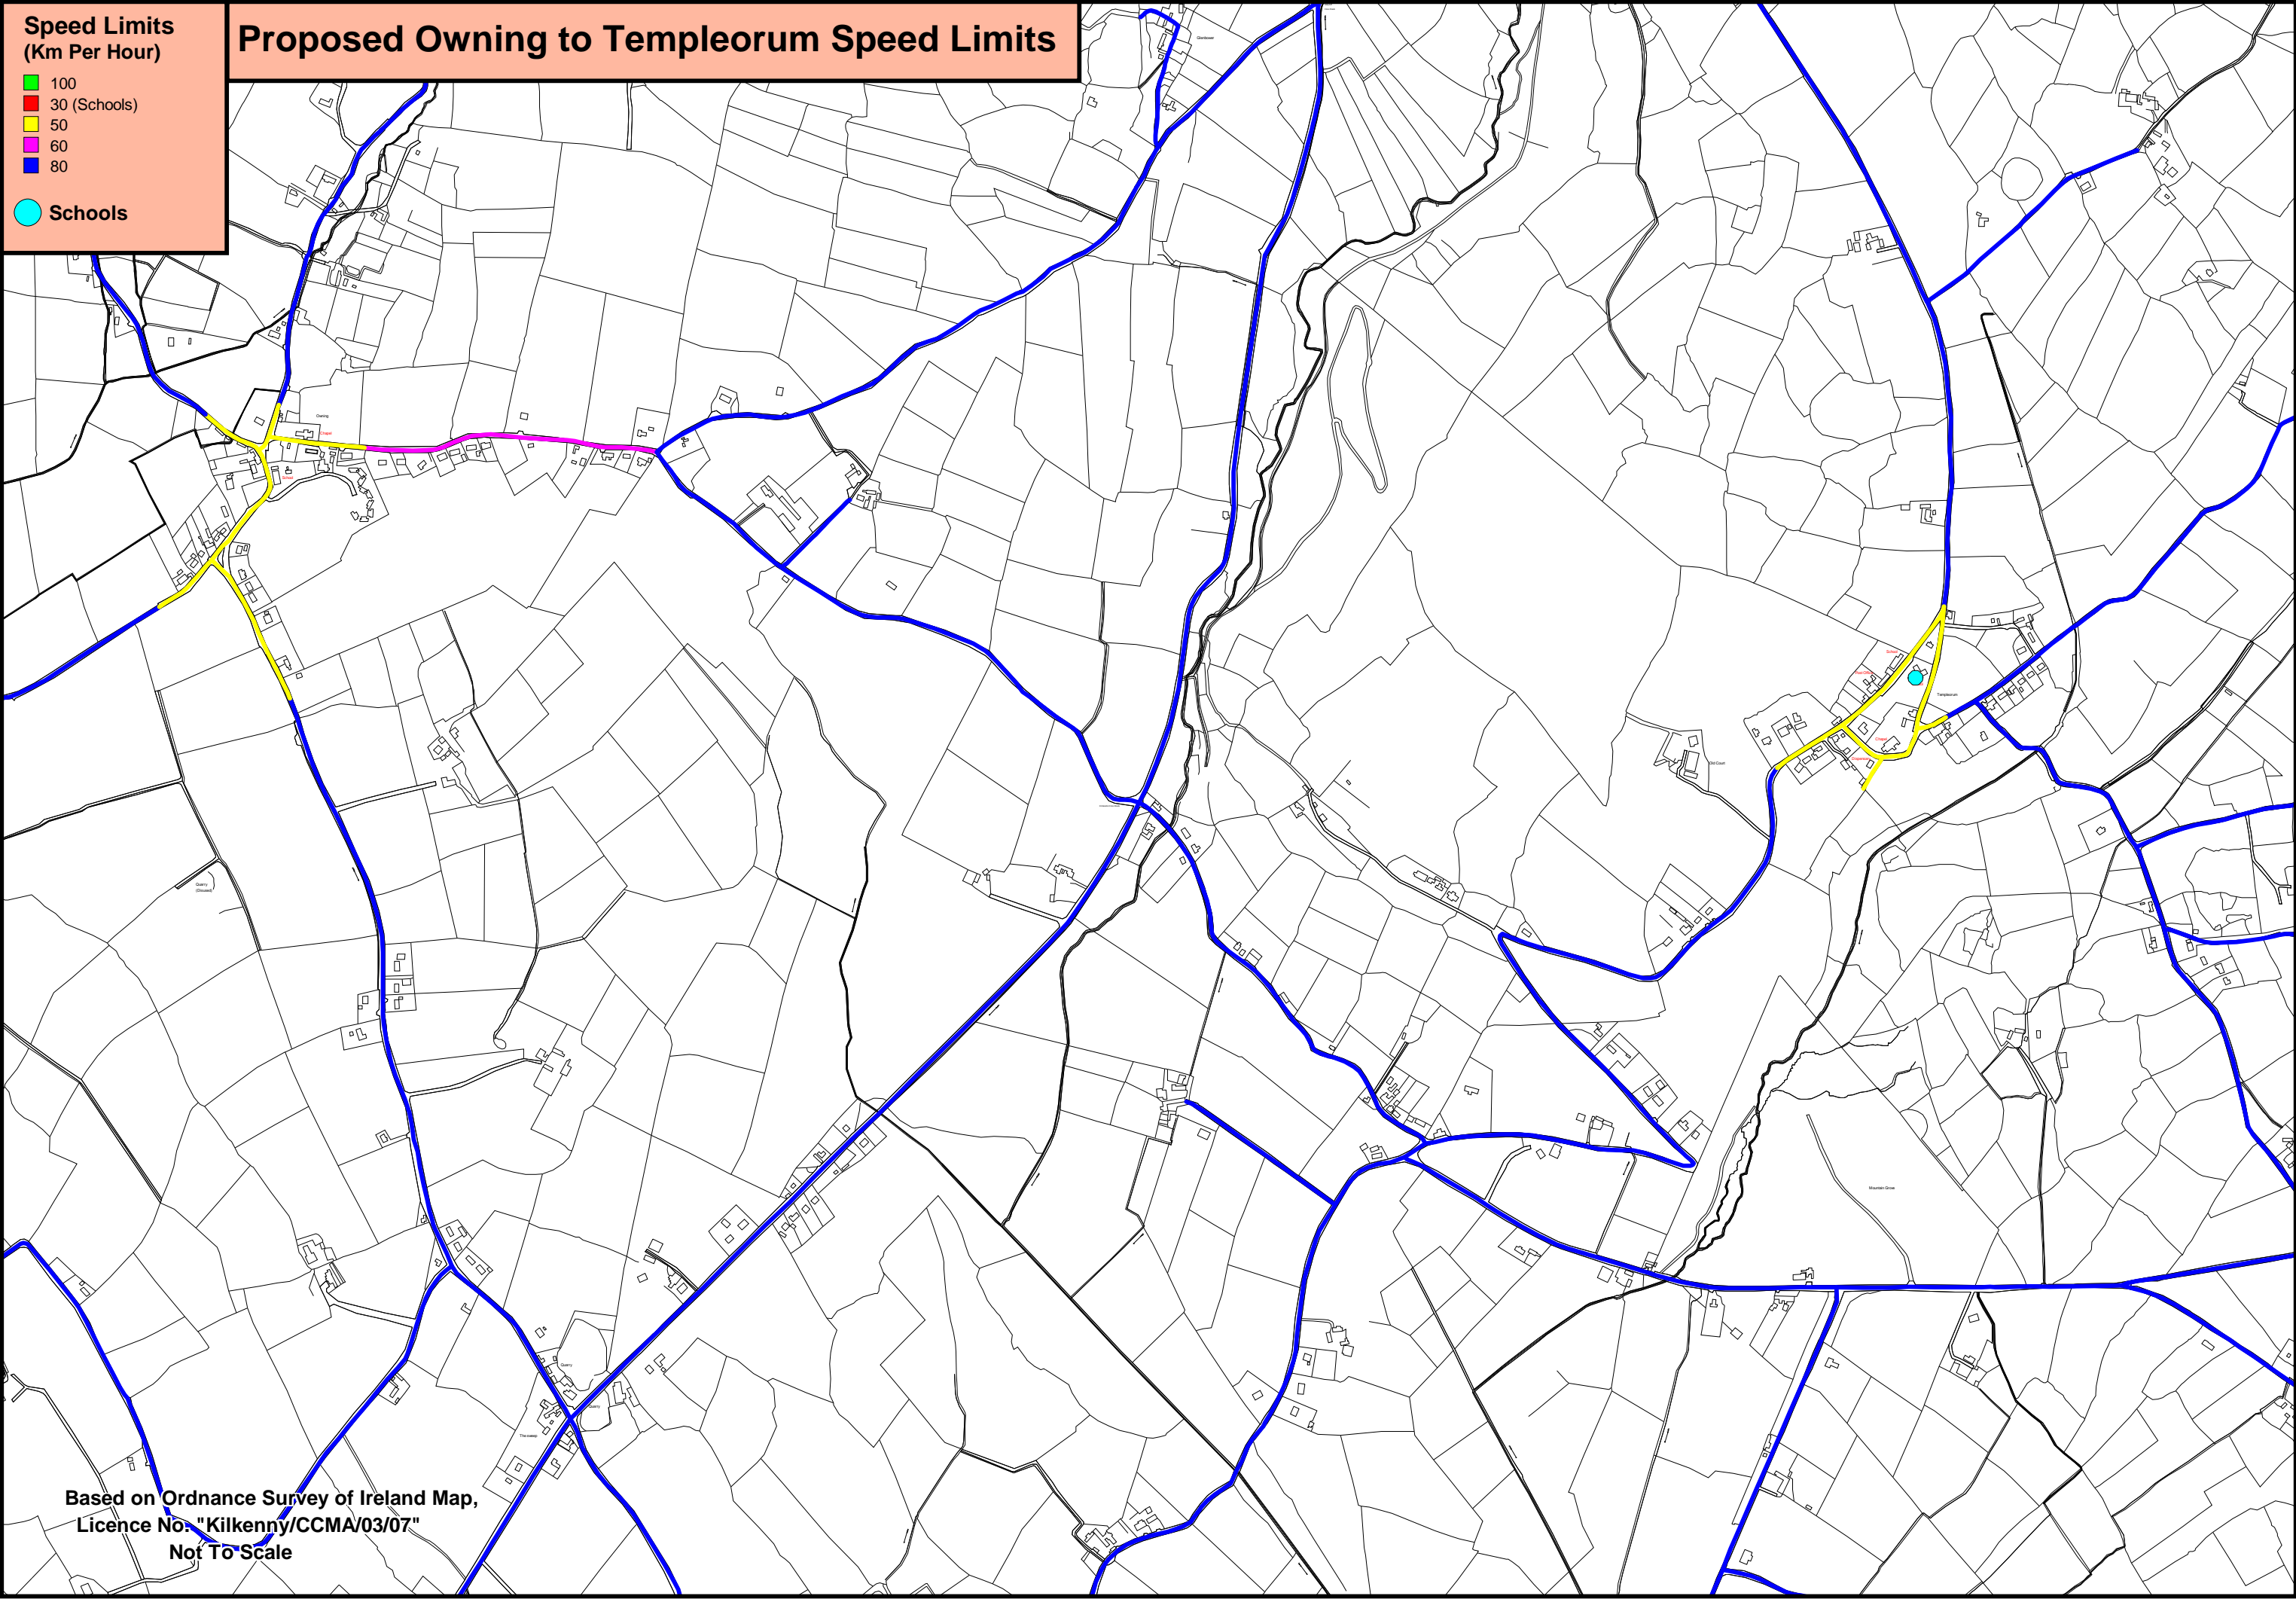

**Speed Limits
(Km Per Hour)**

- 100
- 30 (Schools)
- 50
- 60
- 80

Schools

Proposed Owing to Templeorum Speed Limits

Based on Ordnance Survey of Ireland Map,
Licence No. "Kilkenny/CCMA/03/07"
Not To Scale