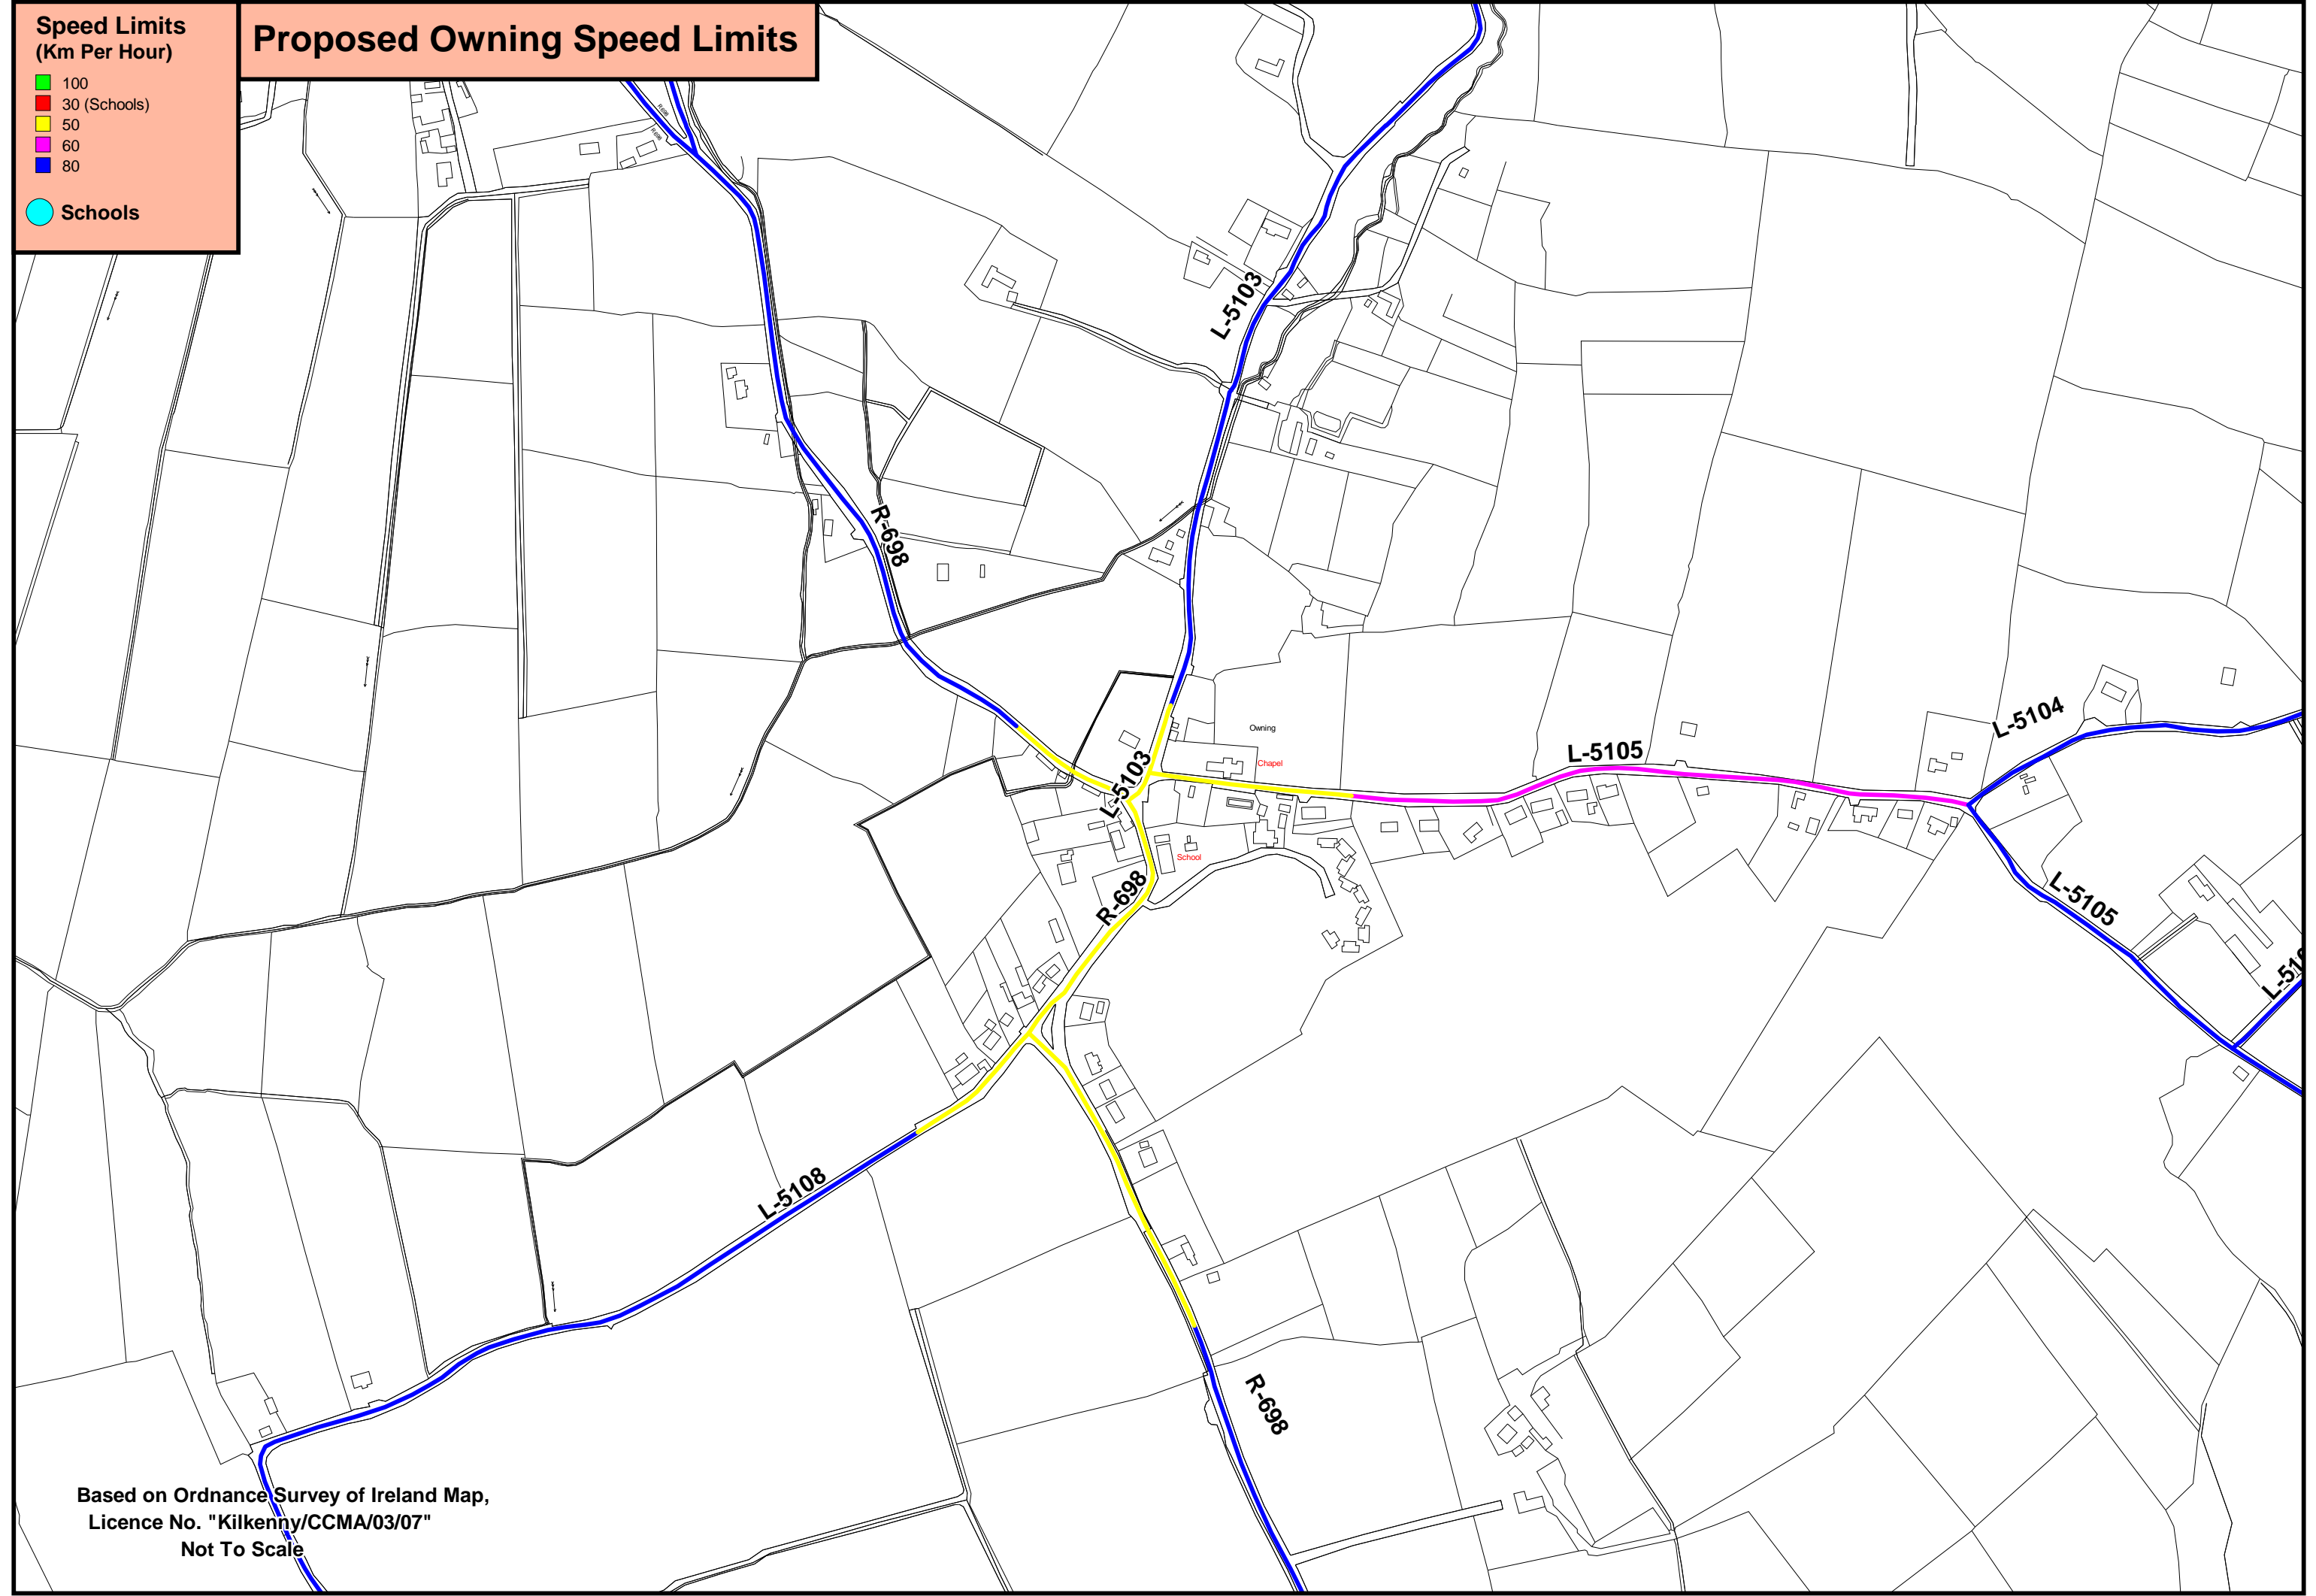

**Speed Limits
(Km Per Hour)**

- 100
- 30 (Schools)
- 50
- 60
- 80

● Schools

Proposed Owing Speed Limits

Based on Ordnance Survey of Ireland Map,
Licence No. "Kilkenny/CCMA/03/07"
Not To Scale