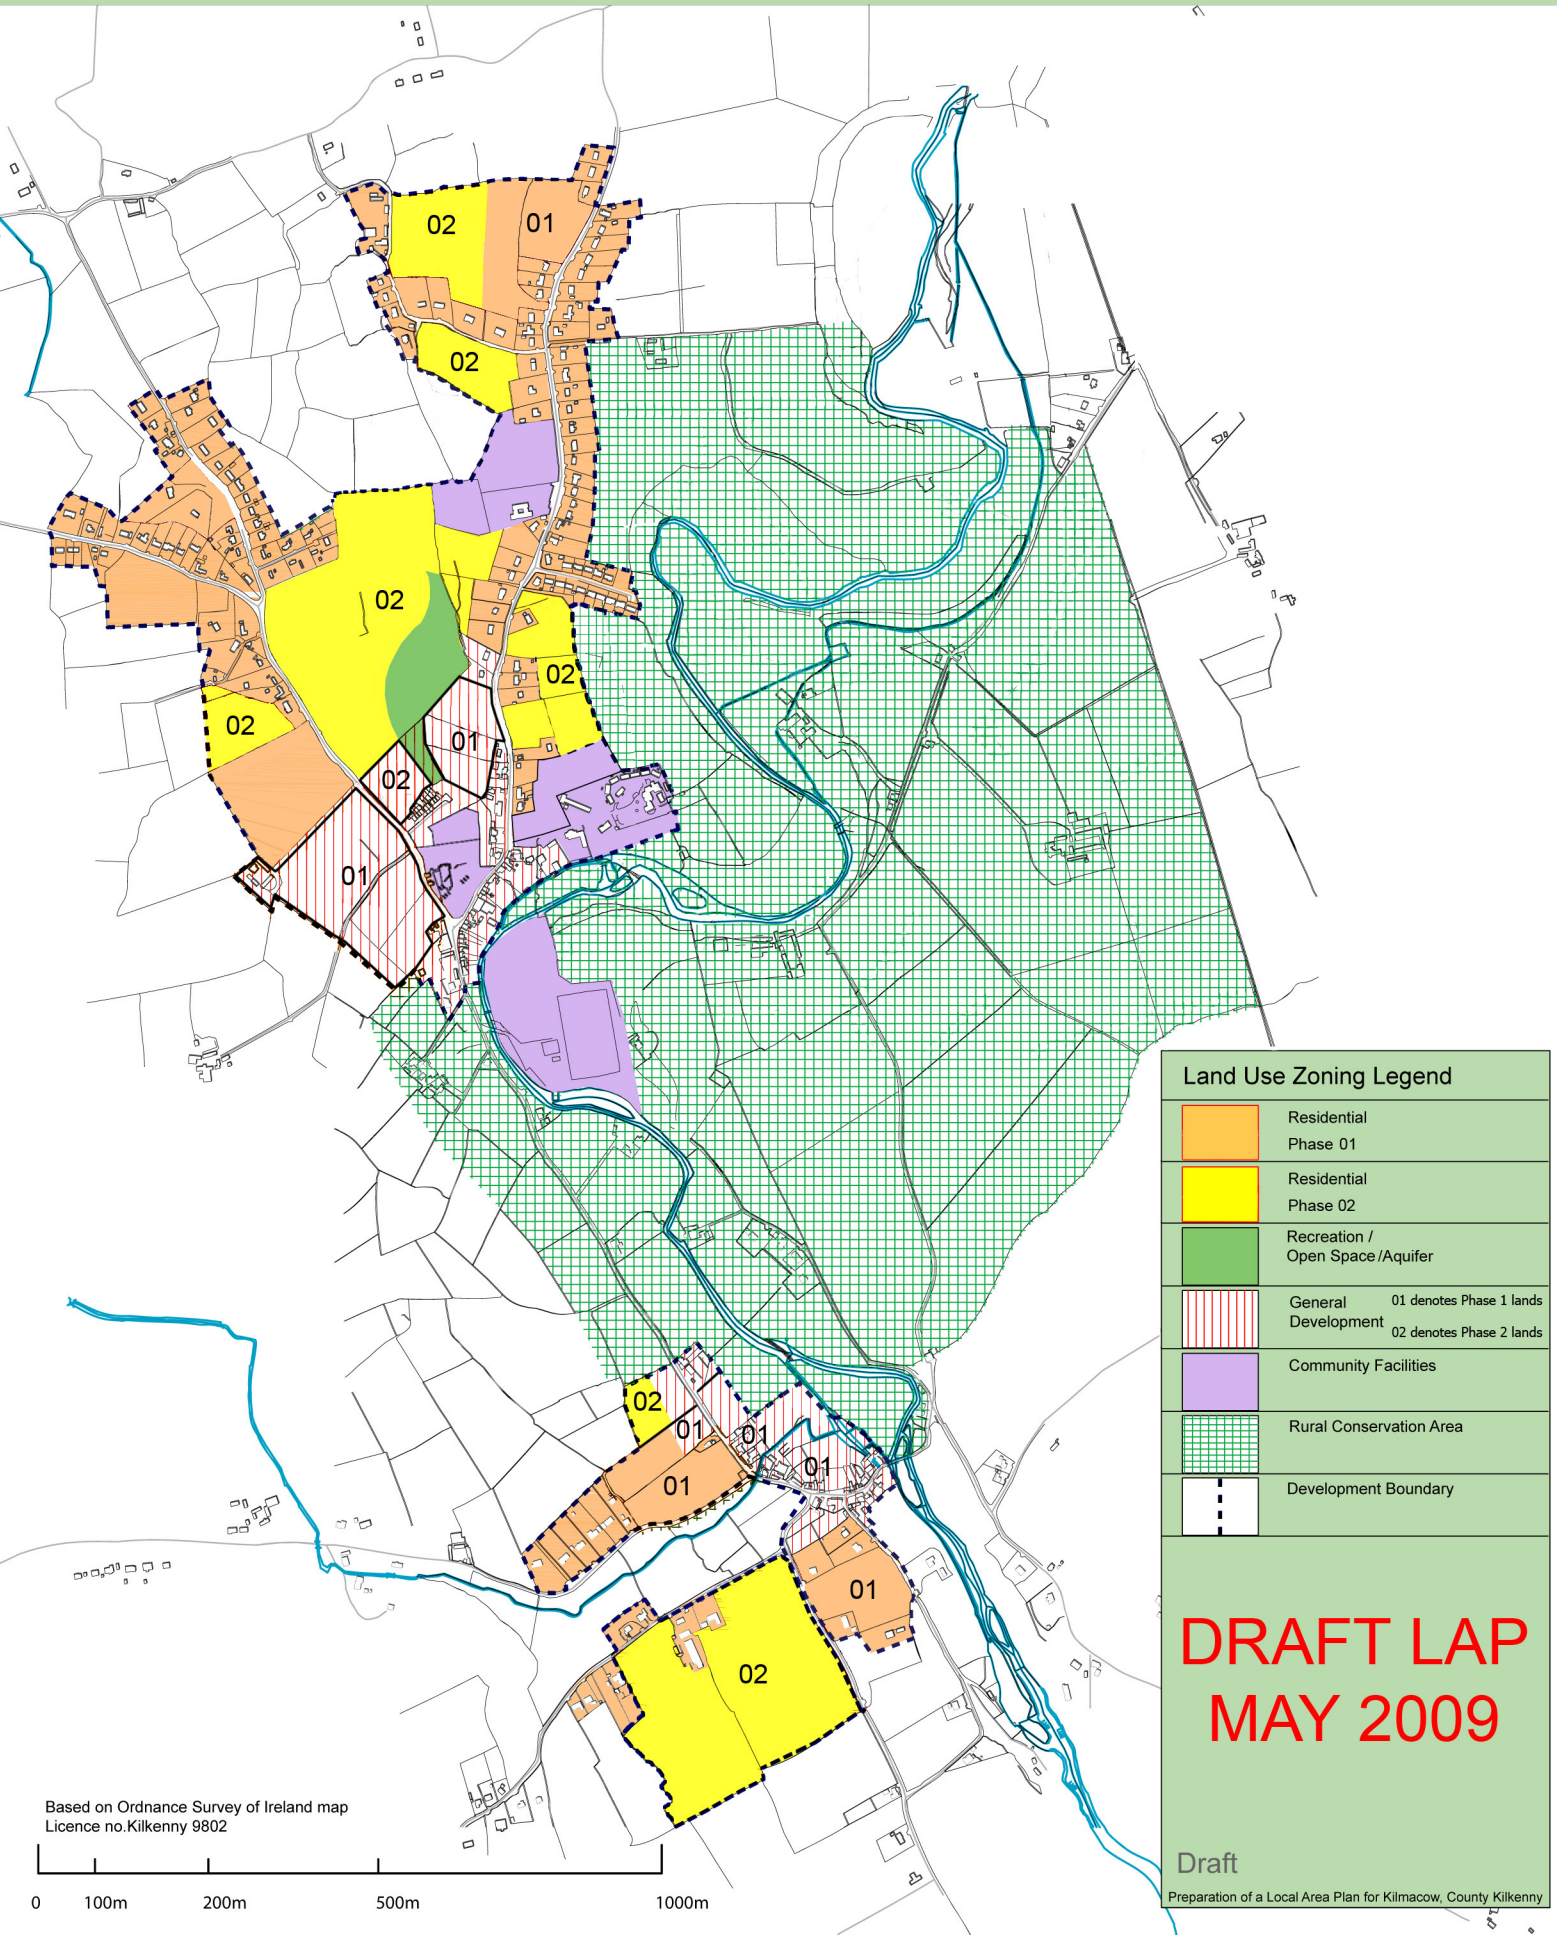

Kilmacow Draft Local Area Plan

Kilkenny County Council
Map 1 : Zoning and Phasing Map

BDP.

Blackhall Green
Dublin 7, Ireland

T +353 [0]1 474 0600
F +353 [0]1 672 7536
www.bdp.com

Land Use Zoning Legend	
	Residential Phase 01
	Residential Phase 02
	Recreation / Open Space / Aquifer
	General Development 01 denotes Phase 1 lands 02 denotes Phase 2 lands
	Community Facilities
	Rural Conservation Area
	Development Boundary

**DRAFT LAP
MAY 2009**

Draft
Preparation of a Local Area Plan for Kilmacow, County Kilkenny

Based on Ordnance Survey of Ireland map
Licence no. Kilkenny 9802

0 100m 200m 500m 1000m